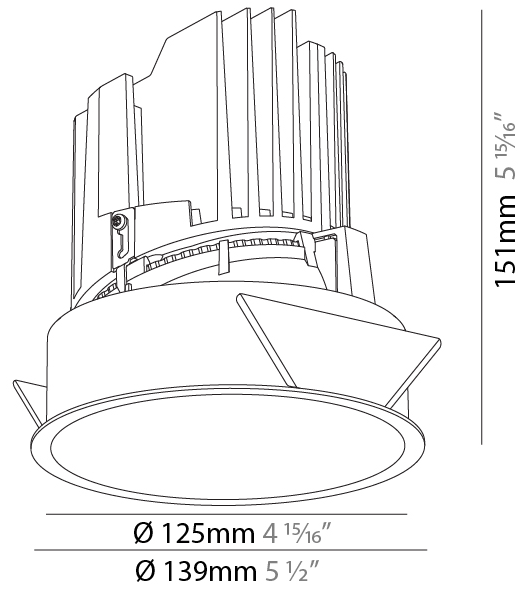

Series: Bioniq
Subseries: Bioniq Round Deep
Brand: Prolicht
Division: Architectural
Mounting Type: Recessed
Mounting Location: Ceiling
Subcategory: Downlight

PHYSICAL

Shape: Round
Diameter (mm): 139
Diameter (in): 5 1/2
Height (mm): 151
Height (in): 5 15/16
Ceiling Thickness (mm): 10 / 12.5 / 15
Ceiling Thickness (in): 3/8 or 1/2 or 9/16
Min. Recessing Depth (mm): 170
Min. Recessing Depth (in): 6 11/16
Light Distribution: Downlight
Weight (kg): 0.951
Weight (lbs): 2.1
Fixture Finish: SSR / BKV / CWI / CRY / HAB / LAG / UFT / ITA / RUA / RUR / MIC / FTG / MYG / TWT / LOD / PUS / FRO / FUP / KIA / POP / BLS / SPG / MEY / GOH / GUM / CHC / COM / ABZ / JAG / OBR / MOS / ROR
Fixture Material: Aluminum Die Cast
Cut-out Measurements: 130mm / 5 1/8"

ELECTRICAL

Lamp Type: LED (Zhaga Standard)
Input Wattage (W): 28.6
Total Output Wattage (W): 26.4
Dimming: Tri-Mode (Non-Dimming and Phase Dimming (120Vac only) and 0-10V Dimming)
Driver Included: No
Driver Location: Recessed Housing
Driver Type: Constant Current - Universal
Driver Class: Class 2
Input Voltage (V): 120 - 277
Constant Current (MA): 700

LED

Number of LEDs: 1
Color Temperature (°K): 2700 / 3000 / 3500 / 4000
Max. Delivered Lumen (lm): 1890 / 1940 / 2038 / 2080
Nominal Lumen (lm): 3210 / 3290 / 3459 / 3530
CRI: >90 CRI
Efficiency (%): 0.631
Lamp Life (hrs): 50000

OPTICAL

Reflector: 20 / 25 / 40

RATINGS AND CERTIFICATIONS

Certified By: Certified for North American Standards
IP rating: IP54